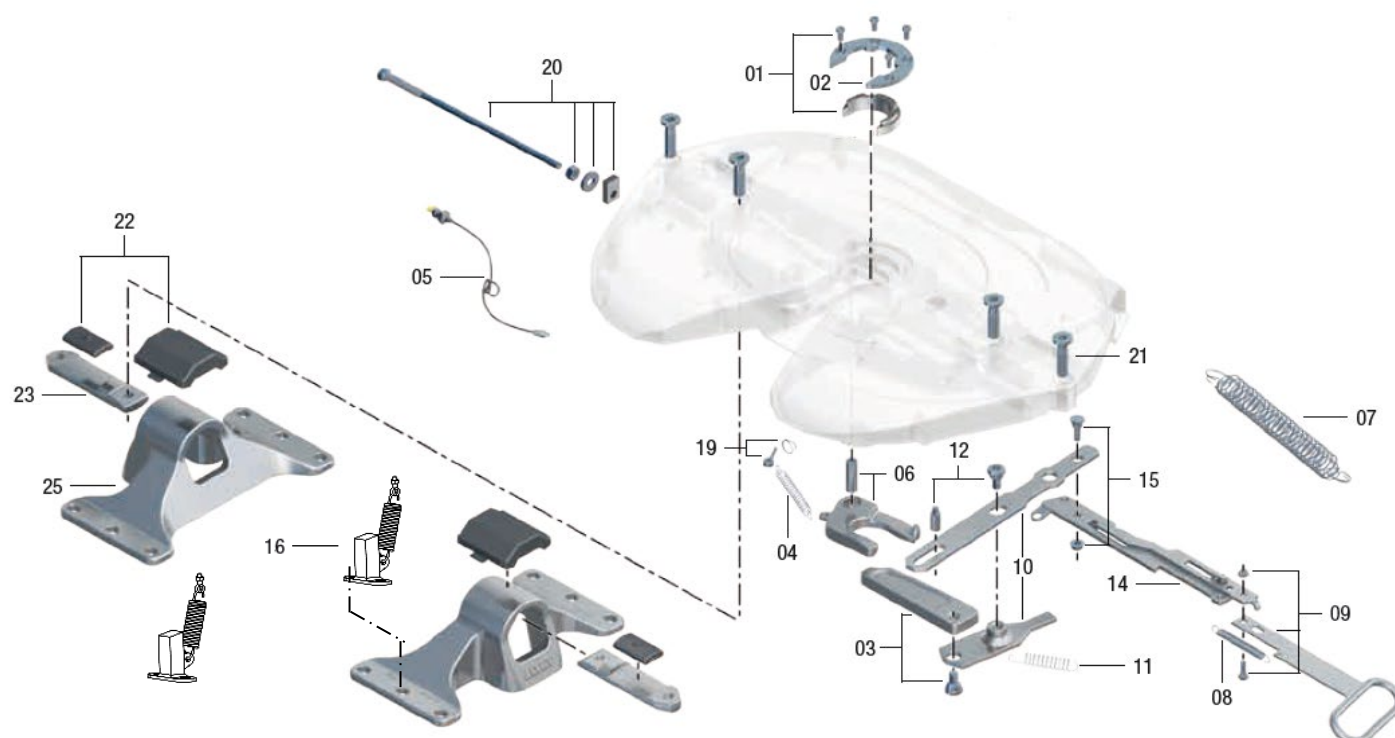

JSK42パーツリスト

符号	名称	付属品	部品番号	個数
1	Wearing part + mount. bolts		SKE001740020	1
2	Mounting ring	with 01	SK 3105-94	1
3	Locking bolt + mount. bolt		SKE001009720	1
4	Tension spring		SK 847	1
5	Lubrication line	with cable tie	SK 3108-02	1
6	Lock jaw	with 04 + 05	SK 3221-52 Z	1
7	Double tension spring		SK 3105-20	1
8	Locking spring		SKE001440000	1
9	Long handle	with 08	SKE001390120	1
10	Lever kit	with 11 + 12	SKE001380020	1
11	Lever spring		SKE001009800	1
12	Lever bolts		SKE001750020	1
14	Lever	with 15	センサー用参照	1
15	Lever bolt		SKE001650020	1
16	Fifth Wheel Tilt Kit		お問い合わせください	1
19	Eye bolt		SK 2122-04	1
20	Adjusting screw with guide		SKE500740220	1
21	Bridge bolt		SKE001011400	4
22	Collar	with 21	SKE001370020	2
23	Bridge	with 21	SKE001530220	2
25	Pedestal BH 150 (ISO)	with 21	SKE001005620	2
25	Pedestal BH 185 (ISO)	with 21	SKE001005720	2
25	Pedestal BH 225 (ISO)	with 21	SKE001005820	2
25	Pedestal BH 250 (ISO)	with 21	SKE001005920	2

センサー用（2センサー）

符号	名称	付属品	部品番号	個数
1	Sensor Locking Kit,with magnet	with 08	SKE001360300	1
3	2-sensor cable harness with mounted retaining plate JSK42	with 04 ,05	SKE002040300	1
6	relay set(isuzu)		130-11871	1
6	relay set(mitsubishi)		130-11880	1

センサー用（3センサー）

符号	名称	付属品	部品番号	個数
1	Sensor locking bar kit, with magnet		SKE001360600	1
2	Trailer sensor retaining plate with mounting parts	with 06	SKE003220100	1
3	3-sensor cable harness with mounted retaining plate	with 04, 05, 06	SKE006140001	1
9	Sensor display with 3 sensors – 24 V (European standard)		SKE501620200	1
11	Connection cable, ADR quality		SKE002110300	1
12	relay set		130-11894	1