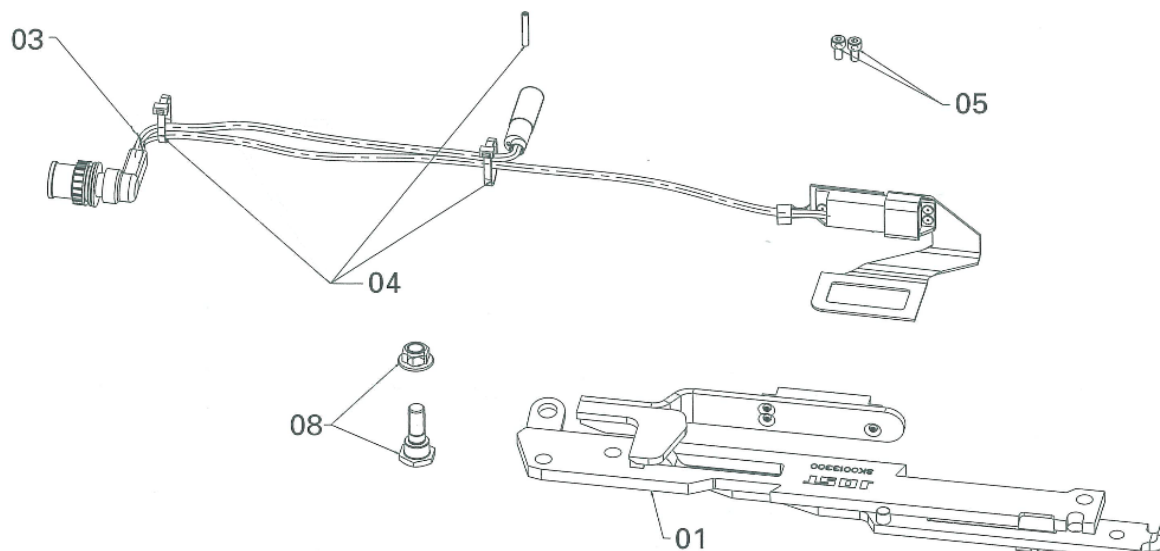

JSK42パーツリスト

符号	名称	付属品	部品番号	個数
1	Wearing part + mount. bolts		SKE001740020	1
2	Mounting ring	with 01	SK 3105-94	1
3	Locking bolt + mount. bolt		SKE001009720	1
4	Tension spring		SK 847	1
5	Lubrication line	with cable tie	SK 3108-02	1
6	Lock jaw	with 04 + 05	SK 3221-52 Z	1
7	Double tension spring		SK 3105-20	1
8	Locking spring		SKE001440000	1
9	Long handle	with 08	SKE001390120	1
10	Lever kit	with 11 + 12	SKE001380020	1
11	Lever spring		SKE001009800	1
12	Lever bolts		SKE001750020	1
14	Lever	with 15	センサー用参照	1
15	Lever bolt		SKE001650020	1
16	Fifth Wheel Tilt Kit		お問い合わせください	1
19	Eye bolt		SK 2122-04	1
20	Adjusting screw with guide		SKE500740220	1
21	Bridge bolt		SKE001011400	4
22	Collar	with 21	SKE001370020	2
23	Bridge	with 21	SKE001530220	2
25	Pedestal BH 150 (ISO)	with 21	SKE001005620	2
25	Pedestal BH 185 (ISO)	with 21	SKE001005720	2
25	Pedestal BH 225 (ISO)	with 21	SKE001005820	2
25	Pedestal BH 250 (ISO)	with 21	SKE001005920	2

センサー用（2センサー）

符号	名称	付属品	部品番号	個数
1	Sensor Locking Kit,with magnet	with 08	SKE001360300	1
3	2-sensor cable harness with mounted retaining plate JSK42	with 04 ,05	SKE002040300	1
6	relay set(isuzu)		130-11871	1
6	relay set(mitsubishi)		130-11880	1

センサー用（3センサー）

符号	名称	付属品	部品番号	個数
1	Sensor locking bar kit, with magnet		SKE001360600	1
2	Trailer sensor retaining plate with mounting parts	with 06	SKE003220100	1
3	3-sensor cable harness with mounted retaining plate	with 04, 05, 06	SKE006140001	1
9	Sensor display with 3 sensors – 24 V (European standard)		SKE501620200	1
11	Connection cable, ADR quality		SKE002110300	1
12	relay set		130-11894	1