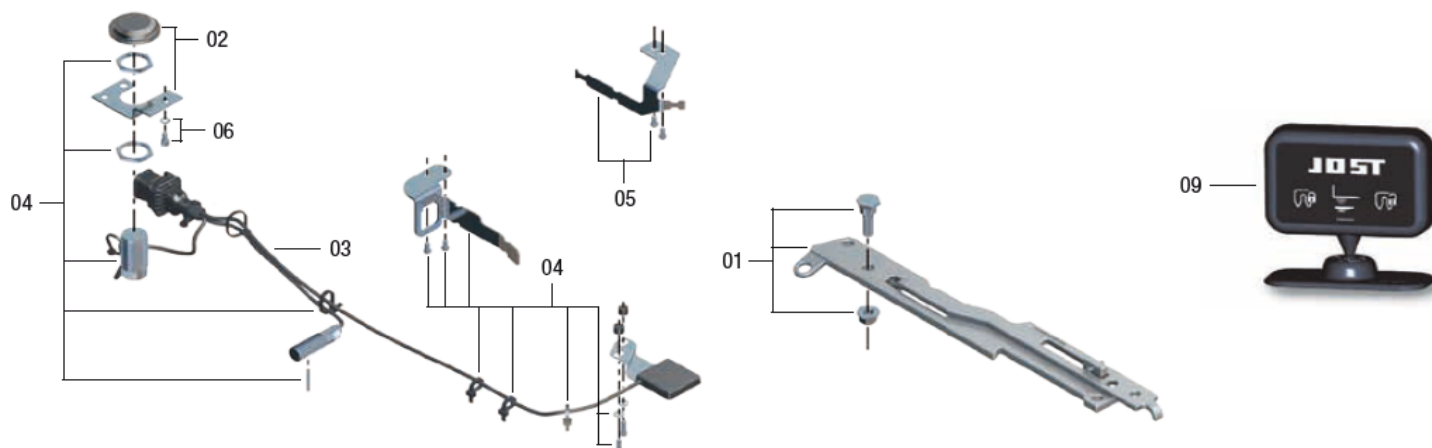

JSK42パーツリスト

符号	名称	付属品	部品番号	個数
1	Wearing part + mount. bolts		SKE001740020	1
2	Mounting ring	with 01	SK 3105-94	1
3	Locking bolt + mount. bolt		SKE001009720	1
4	Tension spring		SK 847	1
5	Lubrication line	with cable tie	SK 3108-02	1
6	Lock jaw	with 04 + 05	SK 3221-52 Z	1
7	Double tension spring		SK 3105-20	1
8	Locking spring		SKE001440000	1
9	Long handle	with 08	SKE001390120	1
10	Lever kit	with 11 + 12	SKE001380020	1
11	Lever spring		SKE001009800	1
12	Lever bolts		SKE001750020	1
14	Lever	with 15	センサー用参照	1
15	Lever bolt		SKE001650020	1
16	Fifth Wheel Tilt Kit		お問い合わせください	1
19	Eye bolt		SK 2122-04	1
20	Adjusting screw with guide		SKE500740220	1
21	Bridge bolt		SKE001011400	4
22	Collar	with 21	SKE001370020	2
23	Bridge	with 21	SKE001530220	2
25	Pedestal BH 150 (ISO)	with 21	SKE001005620	2
25	Pedestal BH 185 (ISO)	with 21	SKE001005720	2
25	Pedestal BH 225 (ISO)	with 21	SKE001005820	2
25	Pedestal BH 250 (ISO)	with 21	SKE001005920	2

センサー用（2センサー）

符号	名称	付属品	部品番号	個数
1	Sensor Locking Kit,with magnet	with 08	SKE001360300	1
3	2-sensor cable harness with mounted retaining plate JSK42	with 04 ,05	SKE002040300	1
6	relay set(isuzu)		130-11871	1
6	relay set(mitsubishi)		130-11880	1

センサー用（3センサー）

符号	名称	付属品	部品番号	個数
1	Sensor locking bar kit, with magnet		SKE001360600	1
2	Trailer sensor retaining plate with mounting parts	with 06	SKE003220100	1
3	3-sensor cable harness with mounted retaining plate	with 04, 05, 06	SKE006140001	1
9	Sensor display with 3 sensors – 24 V (European standard)		SKE501620200	1
11	Connection cable, ADR quality		SKE002110300	1
12	relay set		130-11894	1